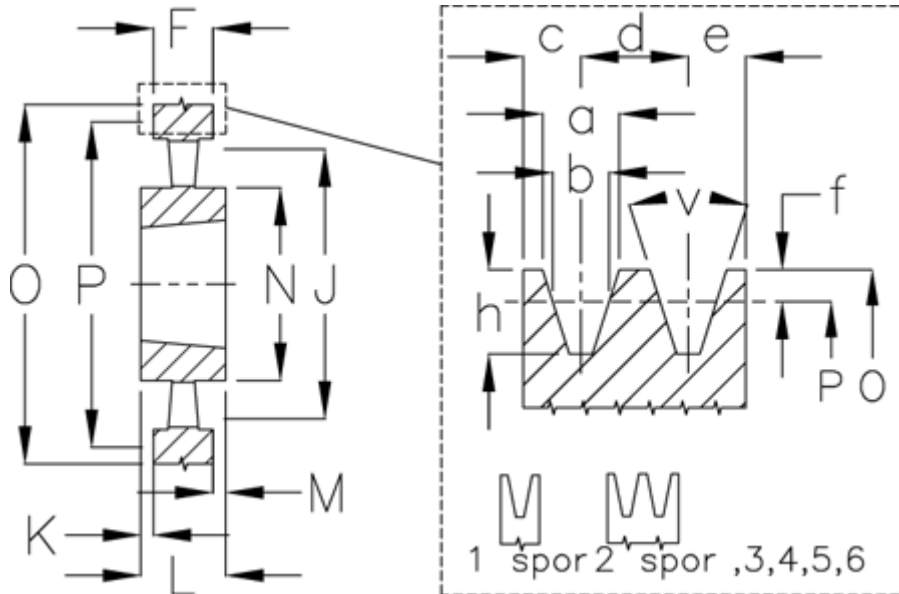

Article number: 604113045002

Description: V-belt pulley SPZ 450/2 TL2517

## Measures

a	= 9.7	For bush	= 2517	O	= 454.0
b	= 8.5	h	= 11.0	P	= 450
Bush $\zeta$ max	= 60	J	= 421	Type	= SPZ
c	= 8.0	K	= 8,5	v	= 38 grader
d	= 12.0	L	= 45		
e	= 8.0	m	= 8.5		
f	= 2.0	N	= 124		
F	= 28	Number of ribs	= 2		